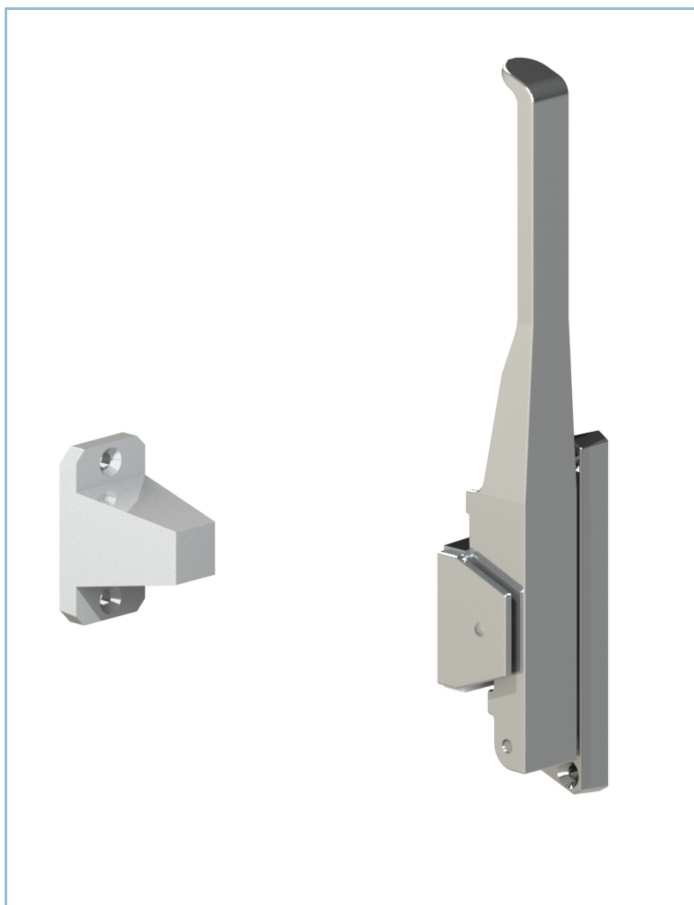

MANIGLIA ESTERNA A LEVA PICCOLA MOD. PTG
EXTERNAL LEVER HANDLE - SMALL MOD.PTG

MANIGLIA A LEVA PER PORTE NAVALI LEGGERE

- Finitura cromata
- Riscontro a scelta in PVC o inox

LEVER HANDLE FOR LIGHTWEIGHT NAVAL DOORS

- Chrome Plating Finishes
- Choice of striker in PVC or stainless steel