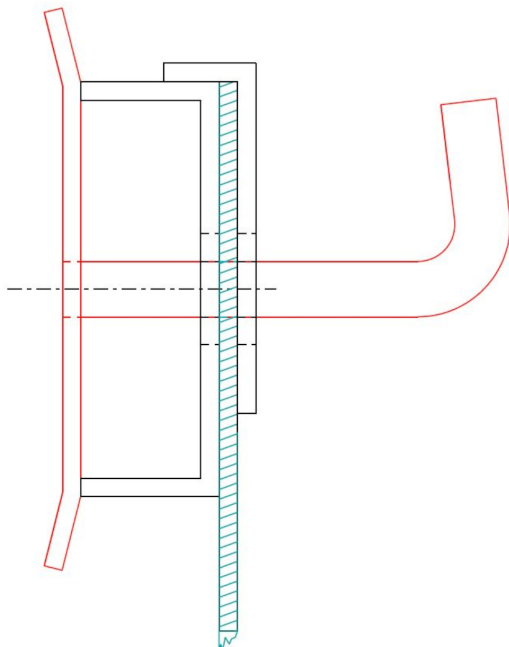

CONTROPORTA IN PVC - MOD. A PARETE
STRIP CURTAIN PVC DOOR - MOD. WALL FIXING

CONTROPORTA IN PVC TRASPARENTE FLESSIBILE
CON FISSAGGIO A PARETE

- Adatta alla basse temperature
- Profili in acciaio inox
- Sgancio rapido
- Larghezza singole strisce 200mm

TRANSPARENT FLEXIBLE STRIP CURTAIN PVC
DOOR WITH WALL FIXING

- Used at low temperatures
- Stainless steel profile
- Quick release
- Widht single strip curtain 200mm

Dimensioni standard/Standard dimensions:

Larghezza/width		Altezza/height	
875mm	x	1900/2000mm	
1050mm	x	1900/2000mm	
1225mm	x	1900/2000mm	
1400mm	x	1900/2000mm	
1575mm	x	1900/2000mm	